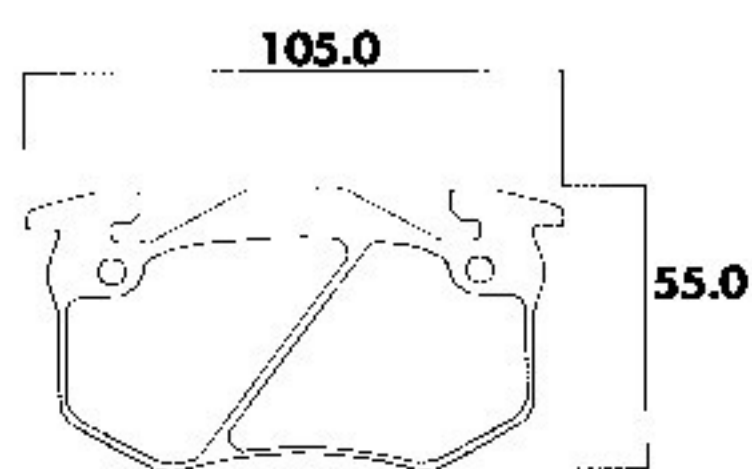

CITROEN

YEAR	MODEL		FRONT No.				
	C2 1.6						
	C3 1.4						
	C3 1.6						
98/11~	AX (all model)	ZADD005092~ZADE0090	GF901	¥19,800	¥25,000	¥29,000	¥31,000
		ZADD005091~005320 / ZADE005091~005320	GF902	¥19,800	¥25,000	¥29,000	¥31,000
		ZADD005321~005972 / ZADE005321~005972	GF907	¥20,800	¥29,000	¥33,000	¥34,000
96~98	CHANSON 1.6SX / V-SX		GF915	¥19,800	¥26,000	¥30,000	¥32,000
98~00	SAXO 1.6VTS		GF915	¥19,800	¥26,000	¥30,000	¥32,000
91/12~	ZX 1.6 / 1.8 / 1.9 / 2.0		GF906	¥19,800	¥26,000	¥30,000	¥32,000
98~01	XSARA 1.8SX/Exclusive/ Break SX		GF915	¥19,800	¥26,000	¥30,000	¥32,000
	XSARA 2.0 Exclusive/ Break SX		GF917	¥23,000	¥28,000	¥33,000	¥36,000
	XSARA VTS		GF916	¥22,000	¥28,000	¥33,000	¥36,000
02~	XSARA 1.6 Sedan / Brake		GF927	¥23,000	¥29,000	¥35,000	¥37,000
02~	XSARA 2.0 Sedan / Break		GF916	¥22,000	¥28,000	¥33,000	¥36,000
			GF927	¥23,000	¥29,000	¥35,000	¥37,000
89/6~	BX (all model)		GF903	¥19,800	¥26,000	¥30,000	¥32,000
98~	XANTIA 2.0 8V SX/V-SX		GF909	¥19,800	¥27,000	¥31,000	¥32,000
	XANTIA 2.0 16V SX / Exclusive		GF923	¥22,000	¥29,000	¥35,000	¥37,000
	XANTIA 2.0 8V Break / 16V Break / XS Exclusive		GF923	¥22,000	¥29,000	¥35,000	¥37,000
	XANTIA 3.0 24V V6 Exclusive		GF924	¥24,000	¥30,000	¥35,000	¥37,000
~94	XM 3.0 Sedan / Break		GF904	¥22,000	¥28,000	¥33,000	¥37,000
95~	XM 3.0 Sedan / Break		GF905	¥22,000	¥28,000	¥33,000	¥37,000
	XM 3.0 24V Break / Exclusive		GF924	¥24,000	¥30,000	¥35,000	¥37,000
01~	C5 2.0 Sedan/Break		GF925	¥27,000	¥32,000	¥36,000	¥38,000
	C5 3.0 V6 Exclusive / Break Exclusive		GF926	¥27,000	¥33,000	¥37,000	¥39,000

GF903