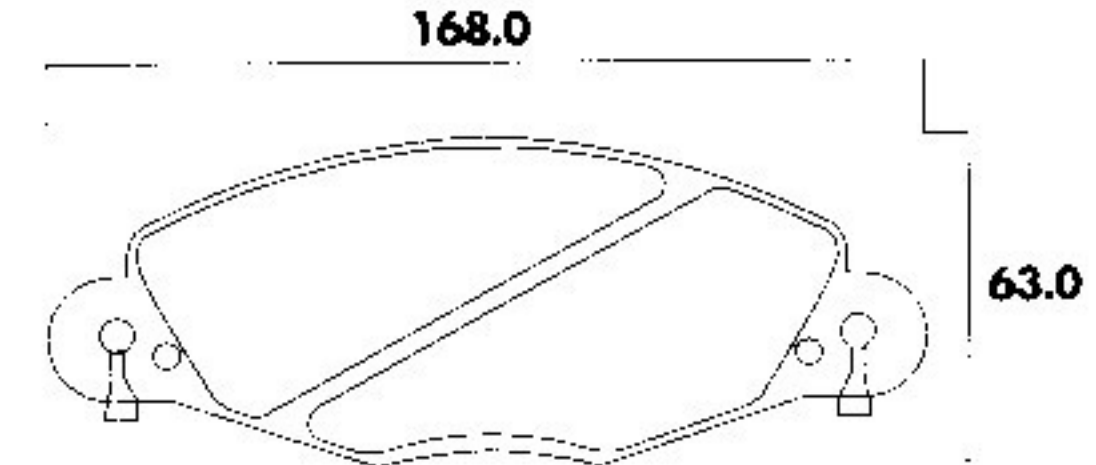

GF915

GF916

GF917

GF923

GF924

GF925

GF926

REAR No.	GIGAS シガ・ベーシック	GIGAS シガ	GIGAS +PLUS シガ・プラス	Galyin Auto Shop キャレbinアゲシヨット	YEAR	MODEL
GR956	¥17,800	¥23,000	¥27,000	¥28,000		C2 1.6
ドラム	-	-	-	-		C3 1.4
GR956	¥17,800	¥23,000	¥27,000	¥28,000		C3 1.6
ドラム	-	-	-	-	98/11~	AX (all model)ZADD005092~ZADE0090 ZADD005091~005320 / ZADE005091~005320 ZADD005321~005972 / ZADE005321~005972
ドラム	-	-	-	-	96~98	CHANSON 1.6SX / V-SX
GR952	¥18,800	¥25,000	¥29,000	¥31,000	98~00	SAXO1.6VTS
GR953	¥19,800	¥26,000	¥30,000	¥31,000	91/12~	ZX 1.6 / 1.8 / 1.9 / 2.0
ドラム	-	-	-	-	98~01	XSARA 1.8SX/Exclusive/ Break SX XSARA 2.0 Exclusive/ Break SX XSARA VTS
GR952	¥18,800	¥25,000	¥29,000	¥31,000	02~	XSARA 1.6 Sedan / Brake
					02~	XSARA 2.0 Sedan / Break
GR951	¥17,800	¥24,000	¥28,000	¥29,000	89/6~	BX (all model)
GR951	¥17,800	¥24,000	¥28,000	¥29,000	98~	XANTIA 2.0 8V SX/V-SX
GR951	¥17,800	¥24,000	¥28,000	¥29,000		XANTIA 2.0 16V SX / Exclusive
GR961	¥18,800	¥25,000	¥29,000	¥31,000		XANTIA 2.0 8V Break / 16V Break / XS Exclusive
GR951	¥17,800	¥24,000	¥28,000	¥29,000		XANTIA 3.0 24V V6 Exclusive
GR951	¥17,800	¥24,000	¥28,000	¥29,000	~94	XM 3.0Sedan / Break
GR951	¥17,800	¥24,000	¥28,000	¥29,000	95~	XM 3.0Sedan / Break XM 3.0 24V Break / Exclusive
GR962	¥22,000	¥28,000	¥33,000	¥36,000	01~	C5 2.0Sedan/Break C5 3.0 V6 Exclusive / Break Exclusive