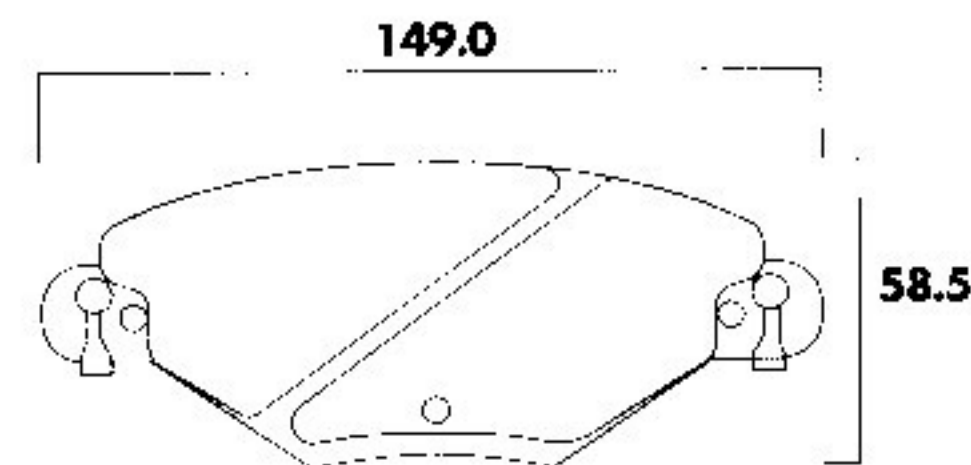

GF915

GF916

GF917

GF923

GF924

GF925

GF926

REAR No.	GIGAS シガ・ベーシック	GIGAS シガ	GIGAS +PLUS シガ・プラス	Galyin Auto Shop キャレbinアゲシヨット	YEAR	MODEL
GR956	¥17,800	¥23,000	¥27,000	¥28,000		C2 1.6
ドラム	-	-	-	-		C3 1.4
GR956	¥17,800	¥23,000	¥27,000	¥28,000		C3 1.6
ドラム	-	-	-	-	98/11~	AX (all model)ZADD005092~ZADE0090 ZADD005091~005320 / ZADE005091~005320 ZADD005321~005972 / ZADE005321~005972
ドラム	-	-	-	-	96~98	CHANSON 1.6SX / V-SX
GR952	¥18,800	¥25,000	¥29,000	¥31,000	98~00	SAXO1.6VTS
GR953	¥19,800	¥26,000	¥30,000	¥31,000	91/12~	ZX 1.6 / 1.8 / 1.9 / 2.0
ドラム	-	-	-	-	98~01	XSARA 1.8SX/Exclusive/ Break SX XSARA 2.0 Exclusive/ Break SX XSARA VTS
GR952	¥18,800	¥25,000	¥29,000	¥31,000	02~	XSARA 1.6 Sedan / Brake
					02~	XSARA 2.0 Sedan / Break
GR951	¥17,800	¥24,000	¥28,000	¥29,000	89/6~	BX (all model)
GR951	¥17,800	¥24,000	¥28,000	¥29,000	98~	XANTIA 2.0 8V SX/V-SX
GR951	¥17,800	¥24,000	¥28,000	¥29,000		XANTIA 2.0 16V SX / Exclusive
GR961	¥18,800	¥25,000	¥29,000	¥31,000		XANTIA 2.0 8V Break / 16V Break / XS Exclusive
GR951	¥17,800	¥24,000	¥28,000	¥29,000		XANTIA 3.0 24V V6 Exclusive
GR951	¥17,800	¥24,000	¥28,000	¥29,000	~94	XM 3.0Sedan / Break
GR951	¥17,800	¥24,000	¥28,000	¥29,000	95~	XM 3.0Sedan / Break XM 3.0 24V Break / Exclusive
GR962	¥22,000	¥28,000	¥33,000	¥36,000	01~	C5 2.0Sedan/Break C5 3.0 V6 Exclusive / Break Exclusive