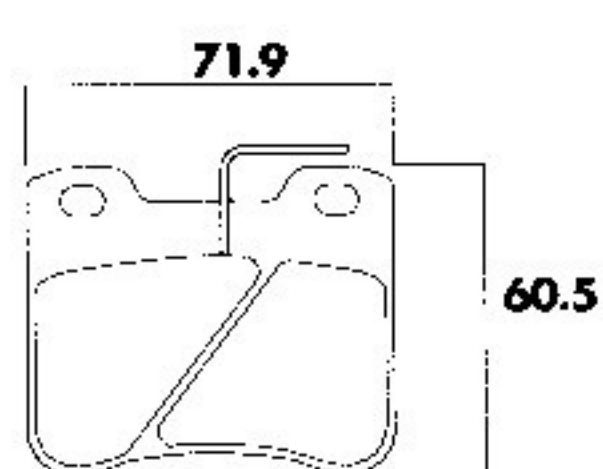

CITROEN

YEAR	MODEL		FRONT No.				
	C2 1.6						
	C3 1.4						
	C3 1.6						
98/11~	AX (all model)	ZADD005092~ZADE0090	GF901	¥19,800	¥25,000	¥29,000	¥31,000
		ZADD005091~005320 / ZADE005091~005320	GF902	¥19,800	¥25,000	¥29,000	¥31,000
		ZADD005321~005972 / ZADE005321~005972	GF907	¥20,800	¥29,000	¥33,000	¥34,000
96~98	CHANSON 1.6SX / V-SX		GF915	¥19,800	¥26,000	¥30,000	¥32,000
98~00	SAXO 1.6VTS		GF915	¥19,800	¥26,000	¥30,000	¥32,000
91/12~	ZX 1.6 / 1.8 / 1.9 / 2.0		GF906	¥19,800	¥26,000	¥30,000	¥32,000
98~01	XSARA 1.8SX/Exclusive/ Break SX		GF915	¥19,800	¥26,000	¥30,000	¥32,000
	XSARA 2.0 Exclusive/ Break SX		GF917	¥23,000	¥28,000	¥33,000	¥36,000
	XSARA VTS		GF916	¥22,000	¥28,000	¥33,000	¥36,000
02~	XSARA 1.6 Sedan / Brake		GF927	¥23,000	¥29,000	¥35,000	¥37,000
02~	XSARA 2.0 Sedan / Break		GF916	¥22,000	¥28,000	¥33,000	¥36,000
			GF927	¥23,000	¥29,000	¥35,000	¥37,000
89/6~	BX (all model)		GF903	¥19,800	¥26,000	¥30,000	¥32,000
98~	XANTIA 2.0 8V SX/V-SX		GF909	¥19,800	¥27,000	¥31,000	¥32,000
	XANTIA 2.0 16V SX / Exclusive		GF923	¥22,000	¥29,000	¥35,000	¥37,000
	XANTIA 2.0 8V Break / 16V Break / XS Exclusive		GF923	¥22,000	¥29,000	¥35,000	¥37,000
	XANTIA 3.0 24V V6 Exclusive		GF924	¥24,000	¥30,000	¥35,000	¥37,000
~94	XM 3.0 Sedan / Break		GF904	¥22,000	¥28,000	¥33,000	¥37,000
95~	XM 3.0 Sedan / Break		GF905	¥22,000	¥28,000	¥33,000	¥37,000
	XM 3.0 24V Break / Exclusive		GF924	¥24,000	¥30,000	¥35,000	¥37,000
01~	C5 2.0 Sedan/Break		GF925	¥27,000	¥32,000	¥36,000	¥38,000
	C5 3.0 V6 Exclusive / Break Exclusive		GF926	¥27,000	¥33,000	¥37,000	¥39,000

GF901