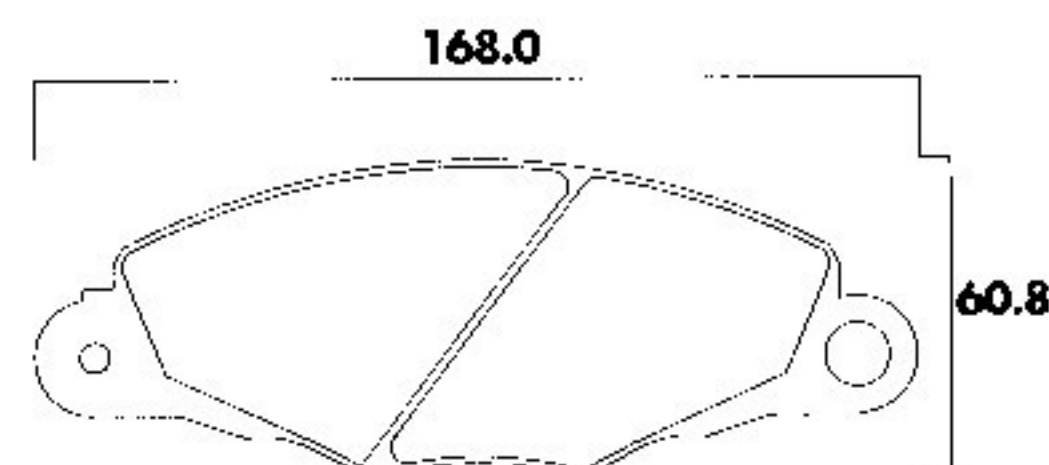

GF915

GF916

GF917

GF923

GF924

GF925

GF926

REAR No.	GIGAS シガ・ベーシック	GIGAS シガ	GIGAS +PLUS シガ・プラス	Galyin Auto Shop キャレbinアゲシヨット	YEAR	MODEL
GR956	¥17,800	¥23,000	¥27,000	¥28,000		C2 1.6
ドラム	-	-	-	-		C3 1.4
GR956	¥17,800	¥23,000	¥27,000	¥28,000		C3 1.6
ドラム	-	-	-	-	98/11~	AX (all model)ZADD005092~ZADE0090 ZADD005091~005320 / ZADE005091~005320 ZADD005321~005972 / ZADE005321~005972
ドラム	-	-	-	-	96~98	CHANSON 1.6SX / V-SX
GR952	¥18,800	¥25,000	¥29,000	¥31,000	98~00	SAXO1.6VTS
GR953	¥19,800	¥26,000	¥30,000	¥31,000	91/12~	ZX 1.6 / 1.8 / 1.9 / 2.0
ドラム	-	-	-	-	98~01	XSARA 1.8SX/Exclusive/ Break SX XSARA 2.0 Exclusive/ Break SX XSARA VTS
GR952	¥18,800	¥25,000	¥29,000	¥31,000	02~	XSARA 1.6 Sedan / Brake
					02~	XSARA 2.0 Sedan / Break
GR951	¥17,800	¥24,000	¥28,000	¥29,000	89/6~	BX (all model)
GR951	¥17,800	¥24,000	¥28,000	¥29,000	98~	XANTIA 2.0 8V SX/V-SX
GR951	¥17,800	¥24,000	¥28,000	¥29,000		XANTIA 2.0 16V SX / Exclusive
GR961	¥18,800	¥25,000	¥29,000	¥31,000		XANTIA 2.0 8V Break / 16V Break / XS Exclusive
GR951	¥17,800	¥24,000	¥28,000	¥29,000		XANTIA 3.0 24V V6 Exclusive
GR951	¥17,800	¥24,000	¥28,000	¥29,000	~94	XM 3.0Sedan / Break
GR951	¥17,800	¥24,000	¥28,000	¥29,000	95~	XM 3.0Sedan / Break XM 3.0 24V Break / Exclusive
GR962	¥22,000	¥28,000	¥33,000	¥36,000	01~	C5 2.0Sedan/Break C5 3.0 V6 Exclusive / Break Exclusive