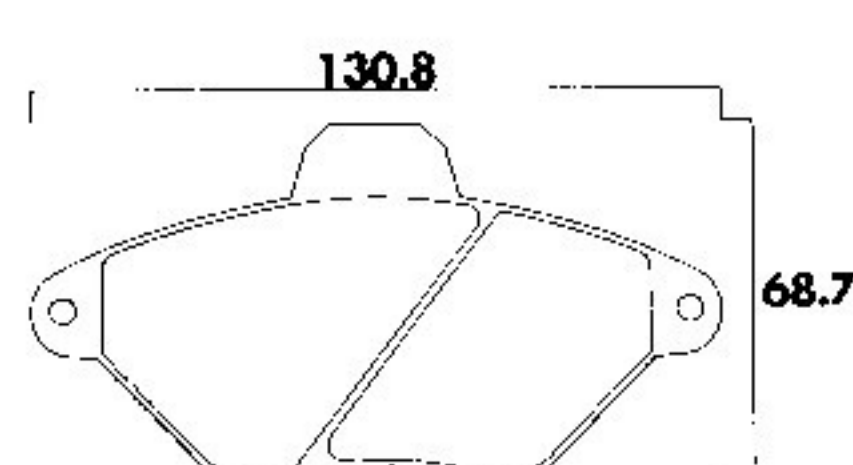

GF915

GF916

GF917

GF923

GF924

GF925

GF926

REAR No.	GIGAS シガ・ベーシック	GIGAS シガ	GIGAS +PLUS シガ・プラス	Galyin Auto Shop キャレbinアゲシヨット	YEAR	MODEL
GR956	¥17,800	¥23,000	¥27,000	¥28,000		C2 1.6
ドラム	-	-	-	-		C3 1.4
GR956	¥17,800	¥23,000	¥27,000	¥28,000		C3 1.6
ドラム	-	-	-	-	98/11~	AX (all model)ZADD005092~ZADE0090 ZADD005091~005320 / ZADE005091~005320 ZADD005321~005972 / ZADE005321~005972
ドラム	-	-	-	-	96~98	CHANSON 1.6SX / V-SX
GR952	¥18,800	¥25,000	¥29,000	¥31,000	98~00	SAXO1.6VTS
GR953	¥19,800	¥26,000	¥30,000	¥31,000	91/12~	ZX 1.6 / 1.8 / 1.9 / 2.0
ドラム	-	-	-	-	98~01	XSARA 1.8SX/Exclusive/ Break SX XSARA 2.0 Exclusive/ Break SX XSARA VTS
GR952	¥18,800	¥25,000	¥29,000	¥31,000	02~	XSARA 1.6 Sedan / Brake
					02~	XSARA 2.0 Sedan / Break
GR951	¥17,800	¥24,000	¥28,000	¥29,000	89/6~	BX (all model)
GR951	¥17,800	¥24,000	¥28,000	¥29,000	98~	XANTIA 2.0 8V SX/V-SX
GR951	¥17,800	¥24,000	¥28,000	¥29,000		XANTIA 2.0 16V SX / Exclusive
GR961	¥18,800	¥25,000	¥29,000	¥31,000		XANTIA 2.0 8V Break / 16V Break / XS Exclusive
GR951	¥17,800	¥24,000	¥28,000	¥29,000		XANTIA 3.0 24V V6 Exclusive
GR951	¥17,800	¥24,000	¥28,000	¥29,000	~94	XM 3.0Sedan / Break
GR951	¥17,800	¥24,000	¥28,000	¥29,000	95~	XM 3.0Sedan / Break XM 3.0 24V Break / Exclusive
GR962	¥22,000	¥28,000	¥33,000	¥36,000	01~	C5 2.0Sedan/Break C5 3.0 V6 Exclusive / Break Exclusive