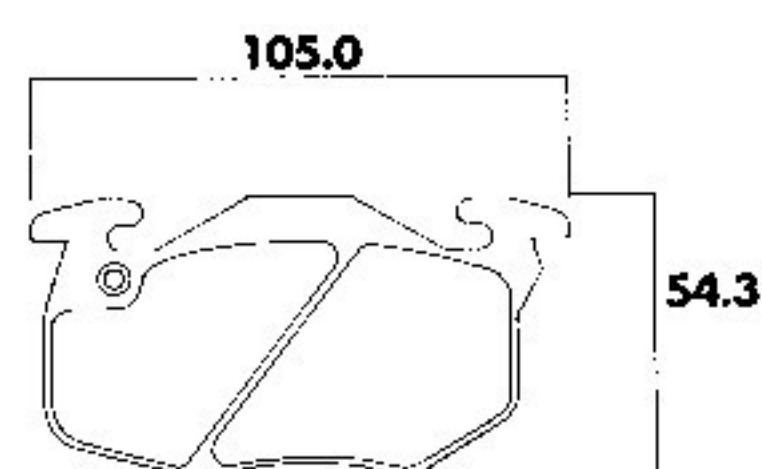

CITROEN

YEAR	MODEL		FRONT No.				
	C2 1.6						
	C3 1.4						
	C3 1.6						
98/11~	AX (all model)	ZADD005092~ZADE0090	GF901	¥19,800	¥25,000	¥29,000	¥31,000
		ZADD005091~005320 / ZADE005091~005320	GF902	¥19,800	¥25,000	¥29,000	¥31,000
		ZADD005321~005972 / ZADE005321~005972	GF907	¥20,800	¥29,000	¥33,000	¥34,000
96~98	CHANSON 1.6SX / V-SX		GF915	¥19,800	¥26,000	¥30,000	¥32,000
98~00	SAXO 1.6VTS		GF915	¥19,800	¥26,000	¥30,000	¥32,000
91/12~	ZX 1.6 / 1.8 / 1.9 / 2.0		GF906	¥19,800	¥26,000	¥30,000	¥32,000
98~01	XSARA 1.8SX/Exclusive/ Break SX		GF915	¥19,800	¥26,000	¥30,000	¥32,000
	XSARA 2.0 Exclusive/ Break SX		GF917	¥23,000	¥28,000	¥33,000	¥36,000
	XSARA VTS		GF916	¥22,000	¥28,000	¥33,000	¥36,000
02~	XSARA 1.6 Sedan / Brake		GF927	¥23,000	¥29,000	¥35,000	¥37,000
02~	XSARA 2.0 Sedan / Break		GF916	¥22,000	¥28,000	¥33,000	¥36,000
			GF927	¥23,000	¥29,000	¥35,000	¥37,000
89/6~	BX (all model)		GF903	¥19,800	¥26,000	¥30,000	¥32,000
98~	XANTIA 2.0 8V SX/V-SX		GF909	¥19,800	¥27,000	¥31,000	¥32,000
	XANTIA 2.0 16V SX / Exclusive		GF923	¥22,000	¥29,000	¥35,000	¥37,000
	XANTIA 2.0 8V Break / 16V Break / XS Exclusive		GF923	¥22,000	¥29,000	¥35,000	¥37,000
	XANTIA 3.0 24V V6 Exclusive		GF924	¥24,000	¥30,000	¥35,000	¥37,000
~94	XM 3.0 Sedan / Break		GF904	¥22,000	¥28,000	¥33,000	¥37,000
95~	XM 3.0 Sedan / Break		GF905	¥22,000	¥28,000	¥33,000	¥37,000
	XM 3.0 24V Break / Exclusive		GF924	¥24,000	¥30,000	¥35,000	¥37,000
01~	C5 2.0 Sedan/Break		GF925	¥27,000	¥32,000	¥36,000	¥38,000
	C5 3.0 V6 Exclusive / Break Exclusive		GF926	¥27,000	¥33,000	¥37,000	¥39,000

GF902